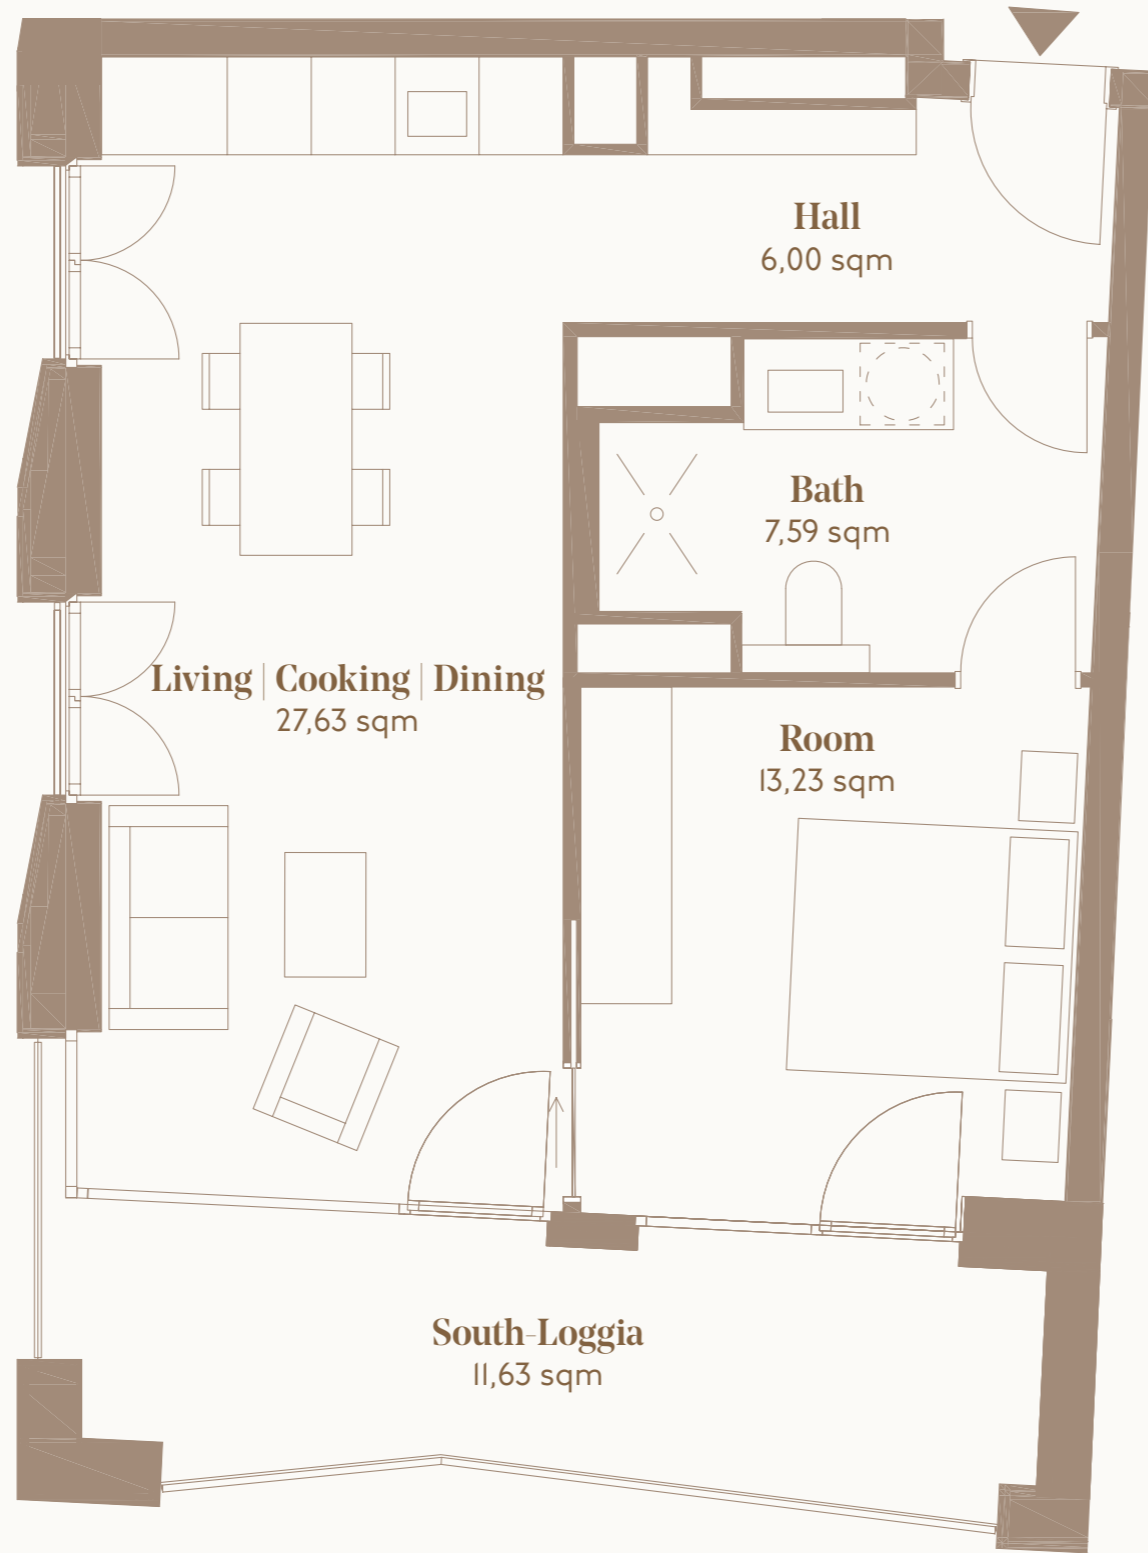

2-BEDROOM-APARTMENT

Apartment
172
6TH FLOOR

Living Cooking Dining	27,63 sqm
Room	13,23 sqm
Hall	6,00 sqm
Bath	7,59 sqm
Total living space	54,45 sqm
South-Loggia	11,63 sqm
Total open space	11,63 sqm
Total area*	66,08 sqm

* The total area was Open spaces set at 100%.