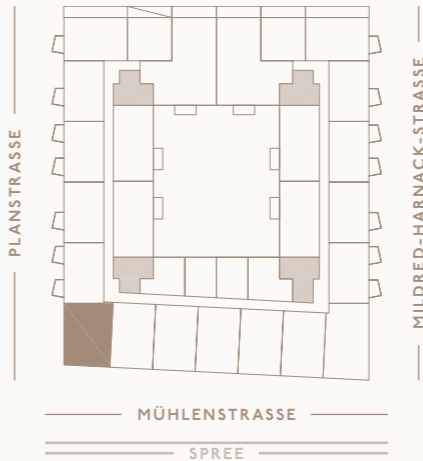

2-BEDROOM-APARTMENT

Apartment
172
6TH FLOOR

Living Cooking Dining	27,63 sqm
Room	13,23 sqm
Hall	6,00 sqm
Bath	7,59 sqm
Total living space	54,45 sqm
South-Loggia	11,63 sqm
Total open space	11,63 sqm
Total area*	66,08 sqm

* The total area was Open spaces set at 100%.