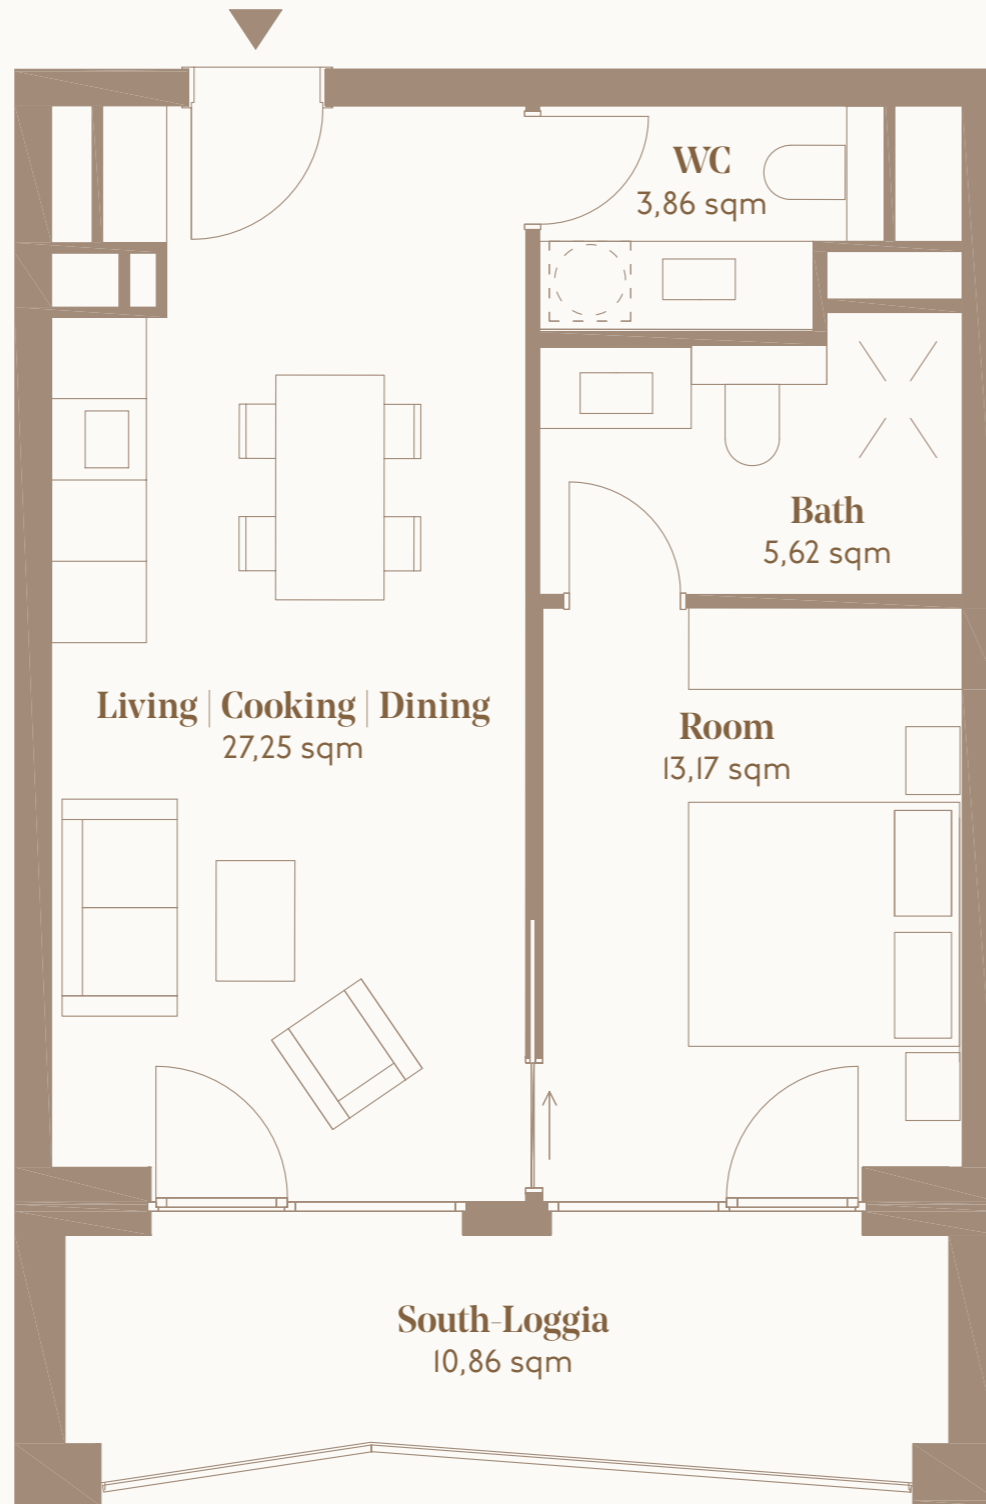

2-BEDROOM-APARTMENT

# Apartment 175

6<sup>TH</sup> FLOOR

Living   Cooking   Dining	27,25 sqm
Room	13,17 sqm
WC	3,86 sqm
Bath	5,62 sqm
<b>Total living space</b>	<b>49,91 sqm</b>
South-Loggia (sqm)*	10,86 sqm
<b>Total open space</b>	<b>10,86 sqm</b>
<b>Total area*</b>	<b>60,77 sqm</b>

\* The total area was Open spaces set at 100%.