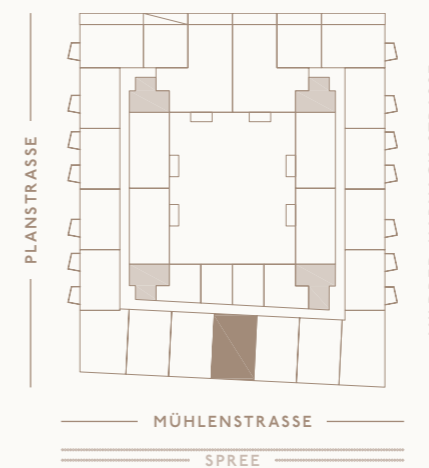

2-BEDROOM-APARTMENT

# Apartment 175

6<sup>TH</sup> FLOOR

Living   Cooking   Dining	27,25 sqm
Room	13,17 sqm
WC	3,86 sqm
Bath	5,62 sqm
<b>Total living space</b>	<b>49,91 sqm</b>
South-Loggia (sqm)*	10,86 sqm
<b>Total open space</b>	<b>10,86 sqm</b>
<b>Total area*</b>	<b>60,77 sqm</b>