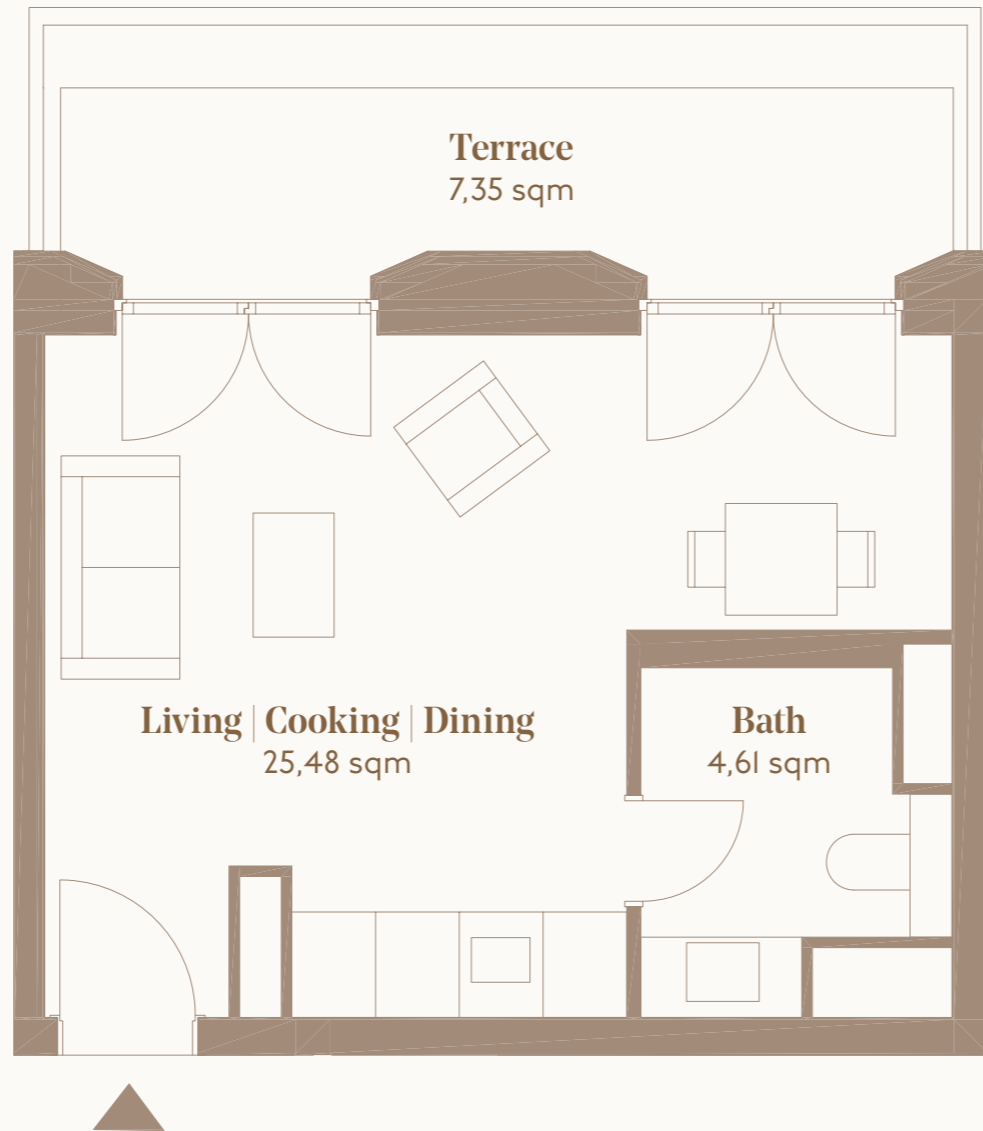

I-BEDROOM-APARTMENT

# Apartment 182

6<sup>TH</sup> FLOOR

Living   Cooking   Dining	25,48 sqm
Bath	4,61 sqm
<b>Total living space</b>	<b>30,09 sqm</b>
Terrace	7,35 sqm
<b>Total open space</b>	<b>7,35 sqm</b>
<b>Total area*</b>	<b>37,44 sqm</b>

\* The total area was Open spaces set at 100%.