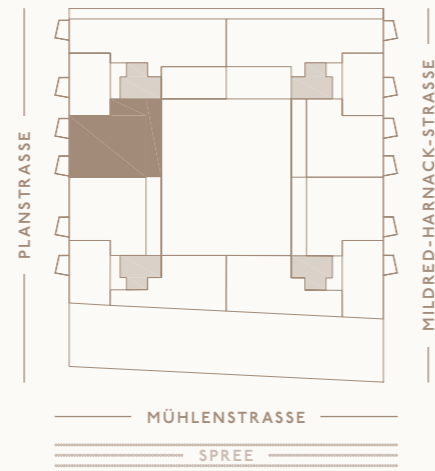

4-BEDROOM-PENTHOUSE

Apartment 196

7TH FLOOR

Living Cooking Dining	47,36 sqm
Room 1	14,50 sqm
Room 2	11,74 sqm
Room 3	13,30 sqm
Hall	6,80 sqm
Dressing room	6,08 sqm
Bath 1	6,50 sqm
Bath 2	6,28 sqm
WC	4,48 sqm
Total living space	117,04 sqm
Balcony	2,90 sqm
Balcony	2,90 sqm
Terrace	27,28 sqm
Total open space	33,08 sqm
Total area*	150,12 sqm

* The total area was Open spaces set at 100%.