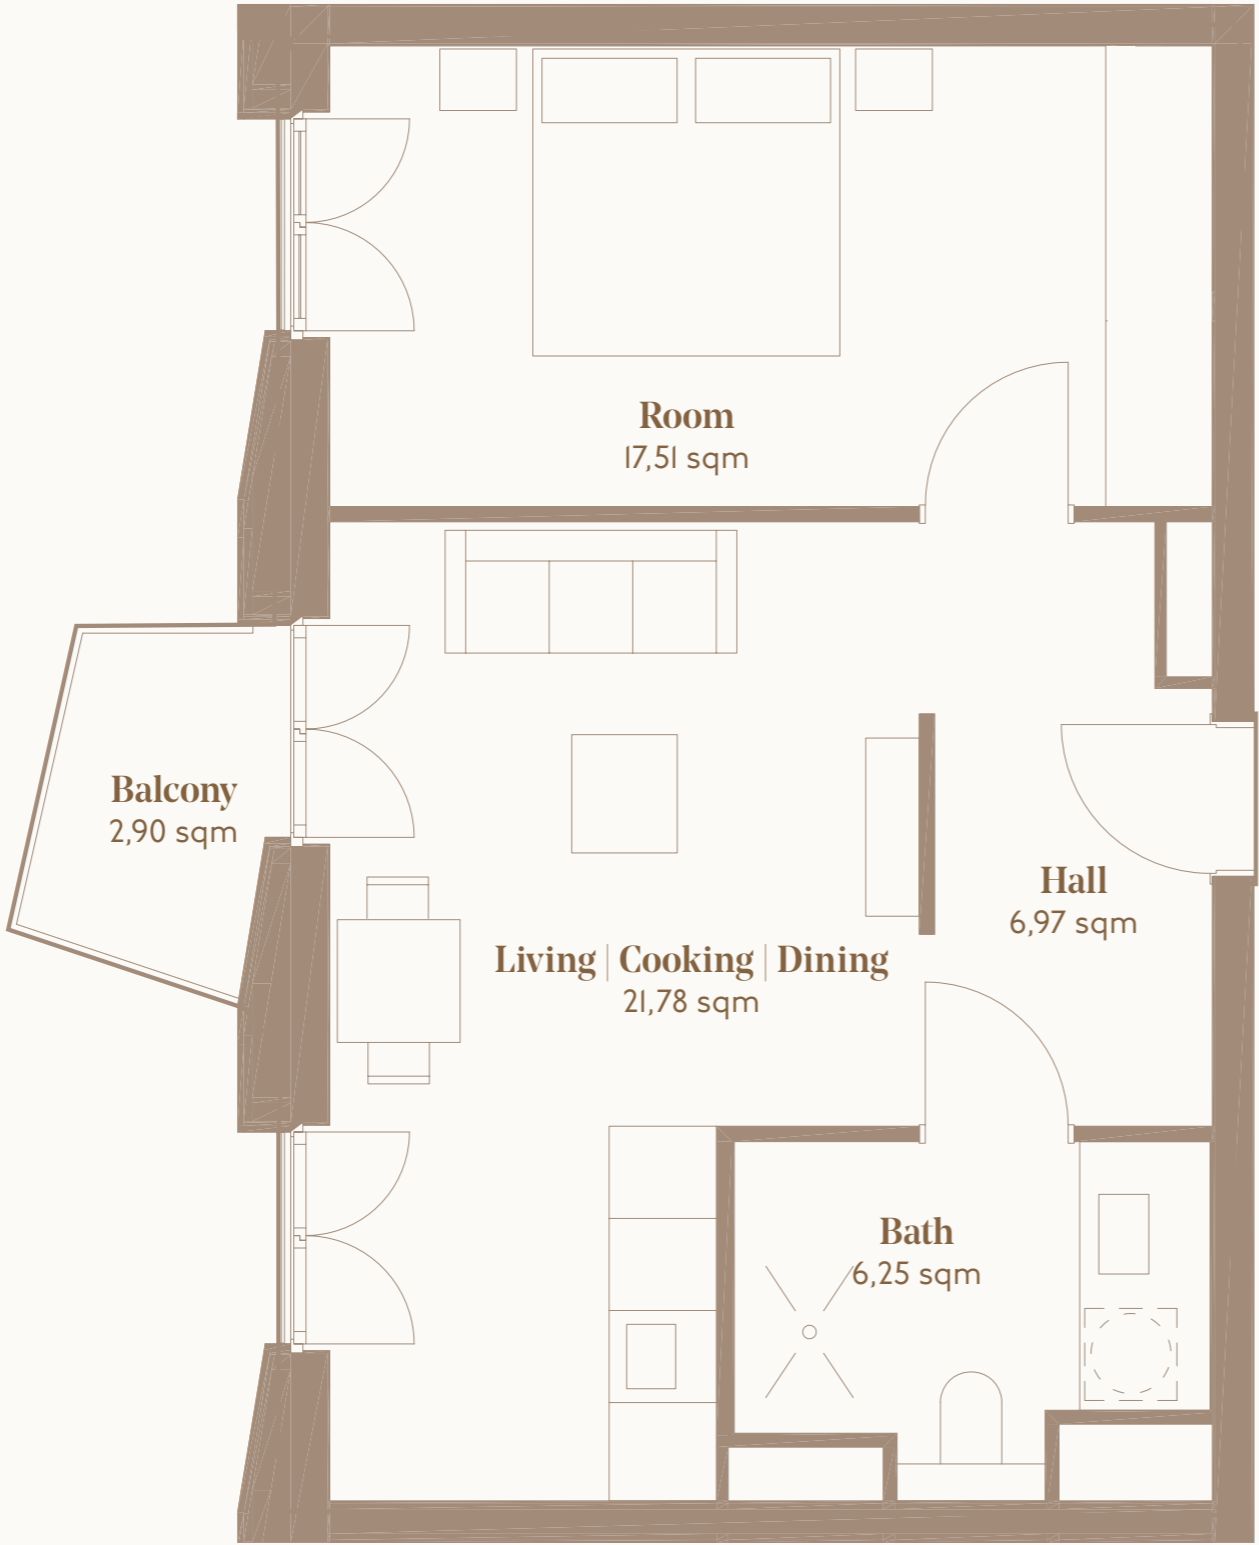

2-BEDROOM-PENTHOUSE

Apartment
197
7TH FLOOR

Living Cooking Dining	21,78 sqm
Room	17,51 sqm
Hall	6,97 sqm
Bath	6,25 sqm
Total living space	52,51 sqm
Balcony	2,90 sqm
Total open space	2,90 sqm
Total area*	55,41 sqm

* The total area was Open spaces set at 100%.