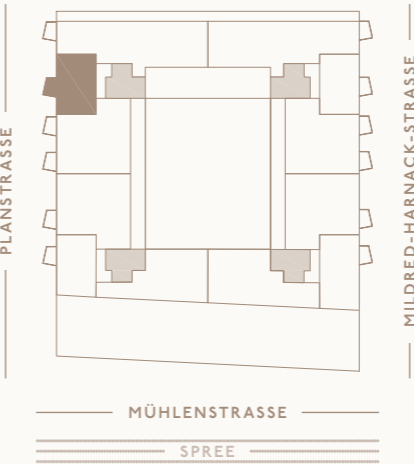

2-BEDROOM-PENTHOUSE

Apartment
197
7TH FLOOR

Living Cooking Dining	21,78 sqm
Room	17,51 sqm
Hall	6,97 sqm
Bath	6,25 sqm
Total living space	52,51 sqm
Balcony	2,90 sqm
Total open space	2,90 sqm
Total area*	55,41 sqm

* The total area was Open spaces set at 100%.